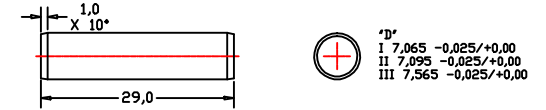

Zastava M92  
Retaining Pins

Ing. Robert Forkus

Front Sight/Gas Combo  
(01) Required

Hinge Block  
(01) Required

Breech Block  
(01) Required

Top Cover Plunger  
(01) Required

Top Cover Hinge  
(01) Required