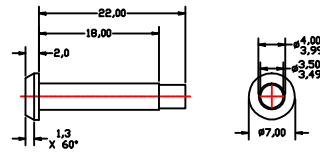

Zastava M92  
Retaining Pins

Ing. Robert Forkus

Front Sight/Gas Combo  
(01) Required

Hinge Block  
(01) Required

Breech Block  
(01) Required

Top Cover Plunger  
(01) Required

Top Cover Hinge  
(01) Required