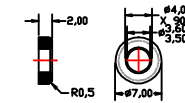

Zastava M92  
Retaining Pins

Ing. Robert Forkus

Front Sight/Gas Combo  
(01) Required

Hinge Block  
(01) Required

Breech Block  
(01) Required

Top Cover Plunger  
(01) Required

Top Cover Hinge  
(01) Required

Washer  
(01) Required

Booster Detent  
(01) Required

Ing. Robert Forkus

Zastava M92  
Retaining Pins