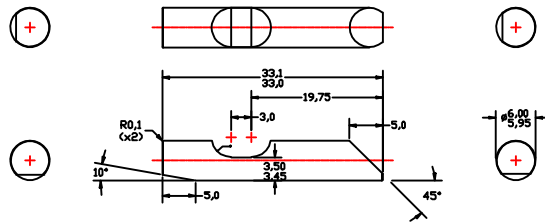

Zastava M92  
Retaining Pins

Ing. Robert Forkus

Front Sight/Gas Combo  
(01) Required

Hinge Block  
(01) Required

Breech Block  
(01) Required

Top Cover Plunger  
(01) Required

Top Cover Hinge  
(01) Required

Washer  
(01) Required

Booster Detent  
(01) Required

Ing. Robert Forkus

Zastava M92  
Retaining Pins