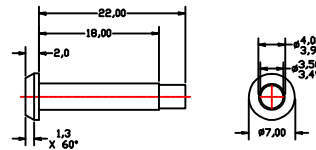

Zastava M85
Retaining Pins

Ing. Robert Forkus

Front Sight/Gas Combo
(01) Required

Hinge Block
(01) Required

Breech Block
(01) Required

Top Cover Plunger

Top Cover Hinge
(01) Required

Washer
(01) Required