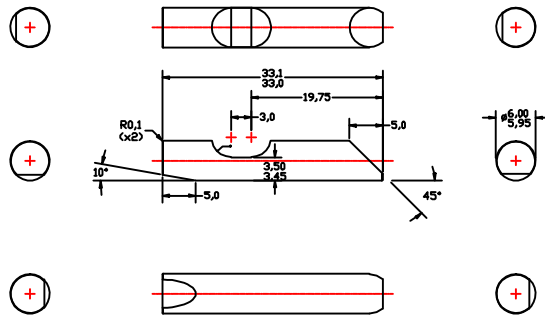

Zastava M85
Retaining Pins

Ing. Robert Forkus

Front Sight/Gas Combo
(01) Required

Hinge Block
(01) Required

Breech Block
(01) Required

Top Cover Plunger

Top Cover Hinge
(01) Required

Washer
(01) Required