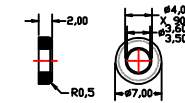

Zastava M85
Retaining Pins

Ing. Robert Forkus

Front Sight/Gas Combo
(01) Required

Hinge Block
(01) Required

Breech Block
(01) Required

Top Cover Plunger

Top Cover Hinge
(01) Required

Washer
(01) Required