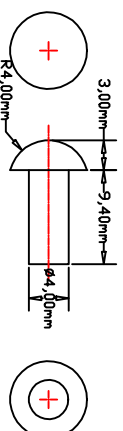

M70/M72 Stamped Receiver With Wooden Buttsstock

Breech Block Uppermost

Trigger Guard Tail (01)

Nut Middle (01)

Breech Block Lower Rear

Buttsstock (01)

Trigger Guard Main (04)

Butt Block Lower/Upper (02)