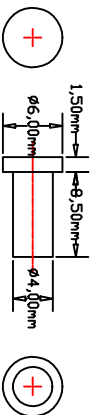

M70/M72 Stamped Receiver With Wooden Buttsstock

Breech Block Uppermost

Trigger Guard Tail (01)

Nut Middle (01)

Breech Block Lower Rear

Buttsstock (01)

Trigger Guard Main (04)

Butt Block Lower/Upper (02)