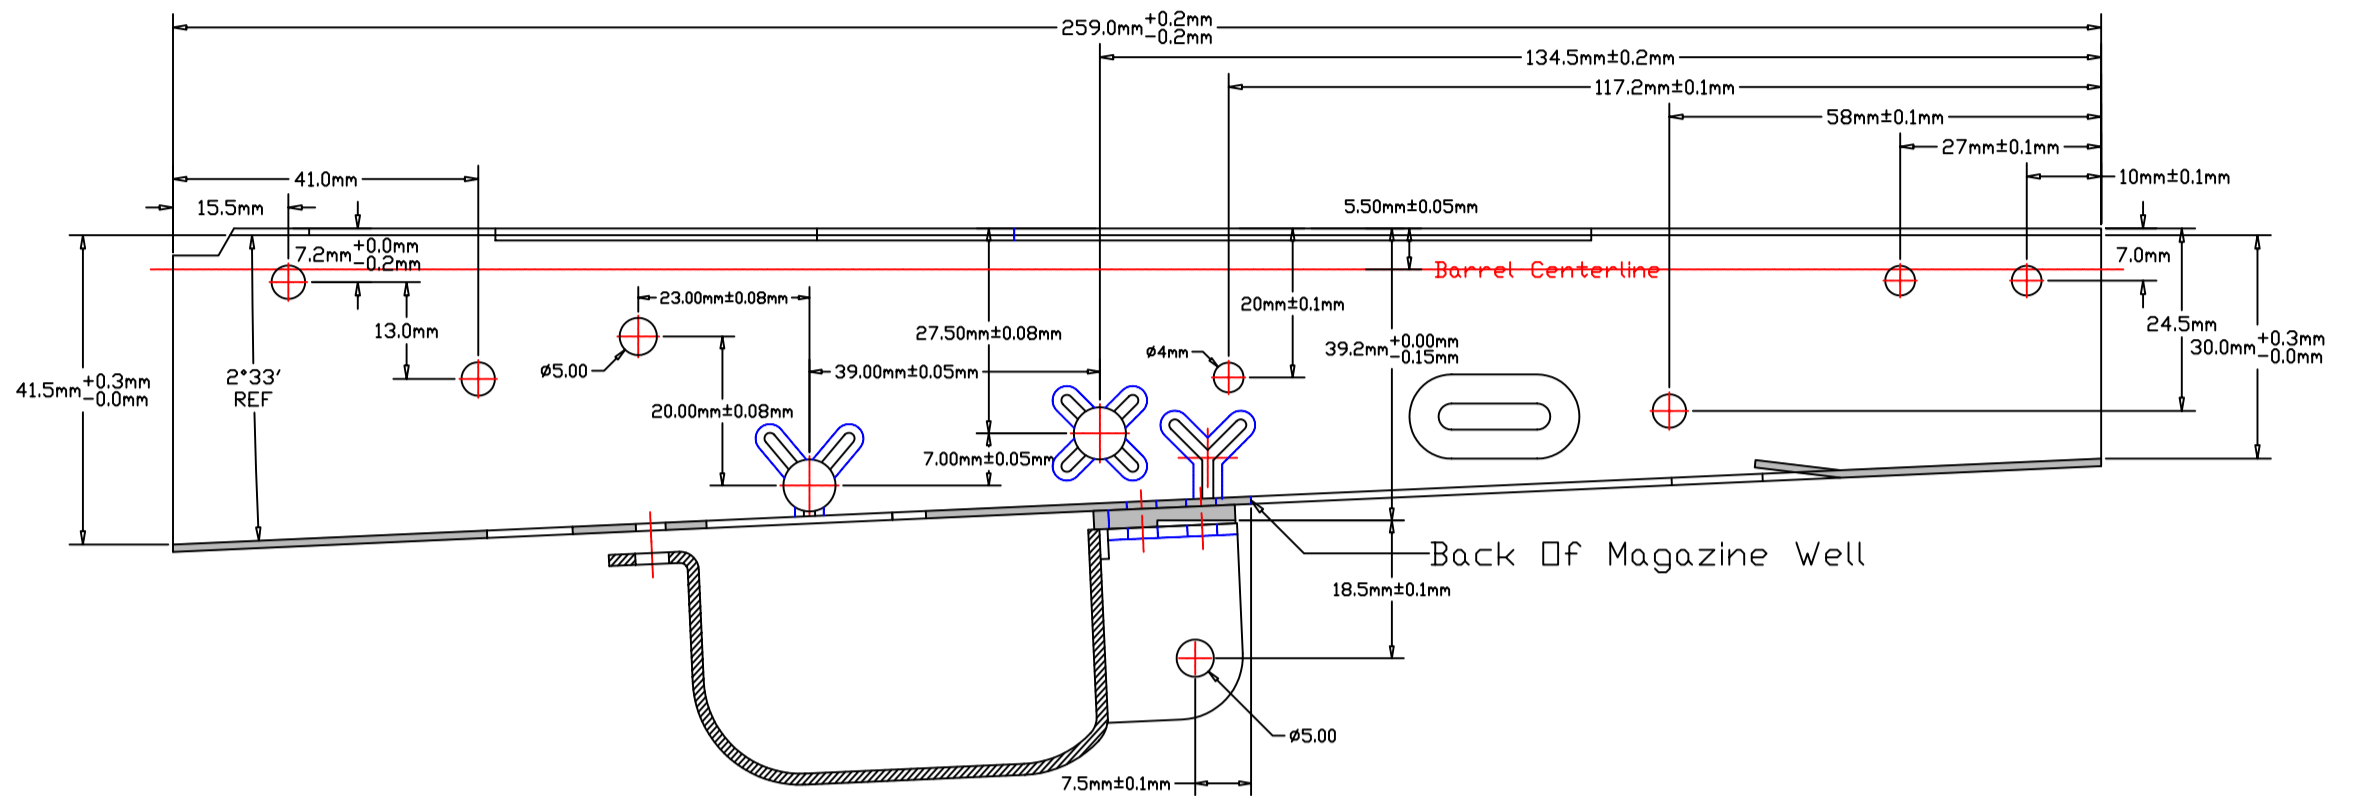

AKM Receiver Soviet 1966 Standard  
 Fire Control Group, Magazine Stop, And Magazine Latch Pin Hole  
 Correct For AKM & Milled Receivers

AKM Receiver Soviet 1966 Standard  
 Top Rail & Lower Rail Details  
 Correct For AKM Receivers