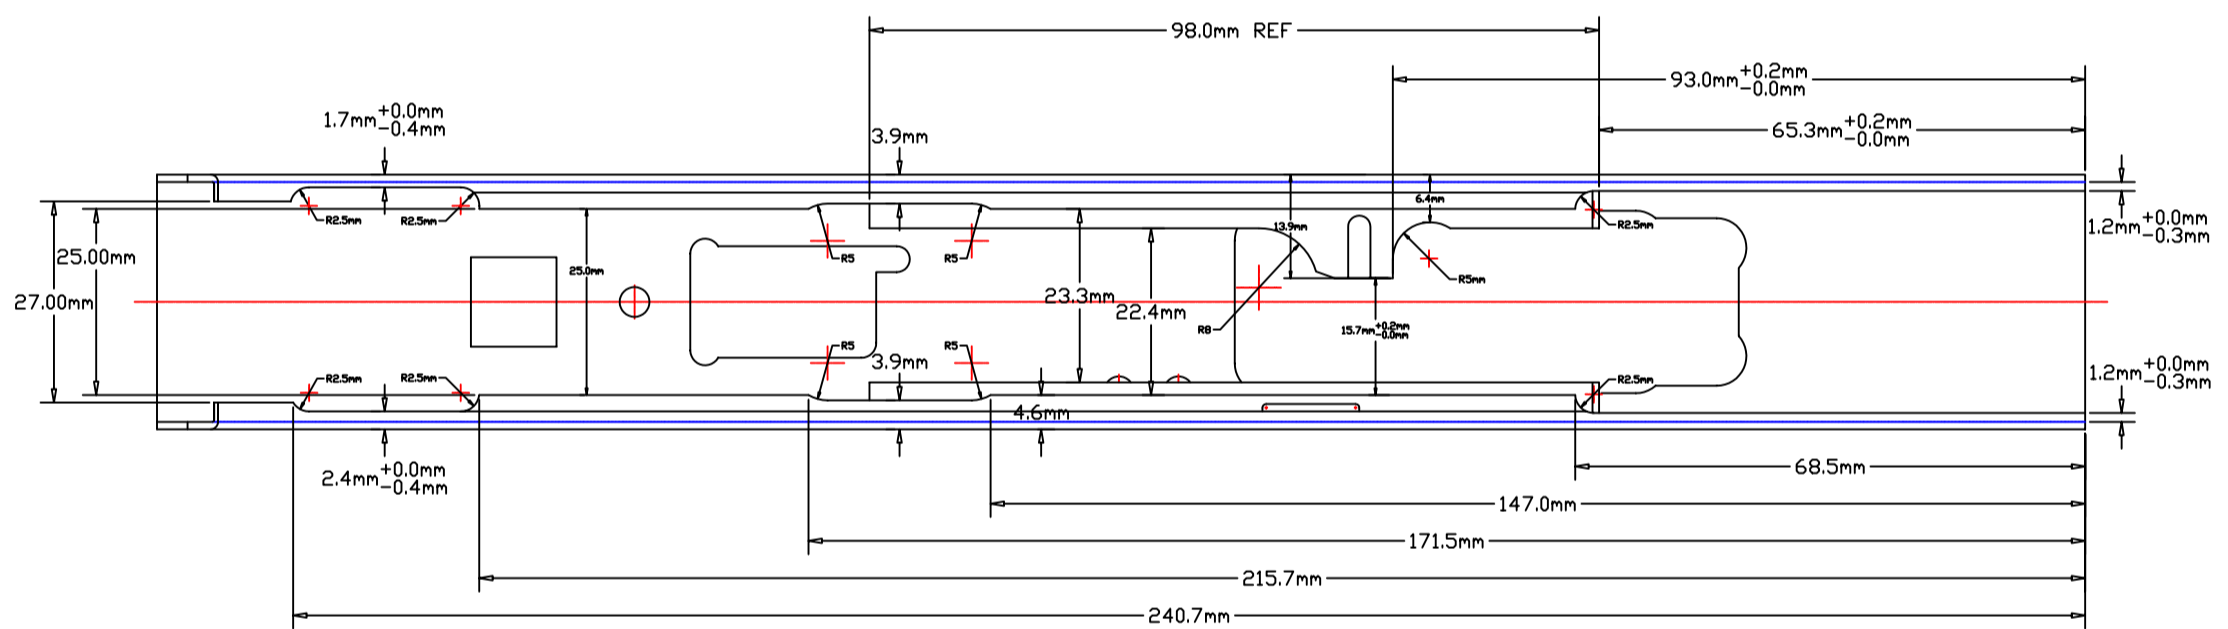

AKM Receiver Soviet 1966 Standard  
 Fire Control Group, Magazine Stop, And Magazine Latch Pin Hole  
 Correct For AKM & Milled Receivers

AKM Receiver Soviet 1966 Standard  
 Top Rail & Lower Rail Details  
 Correct For AKM Receivers